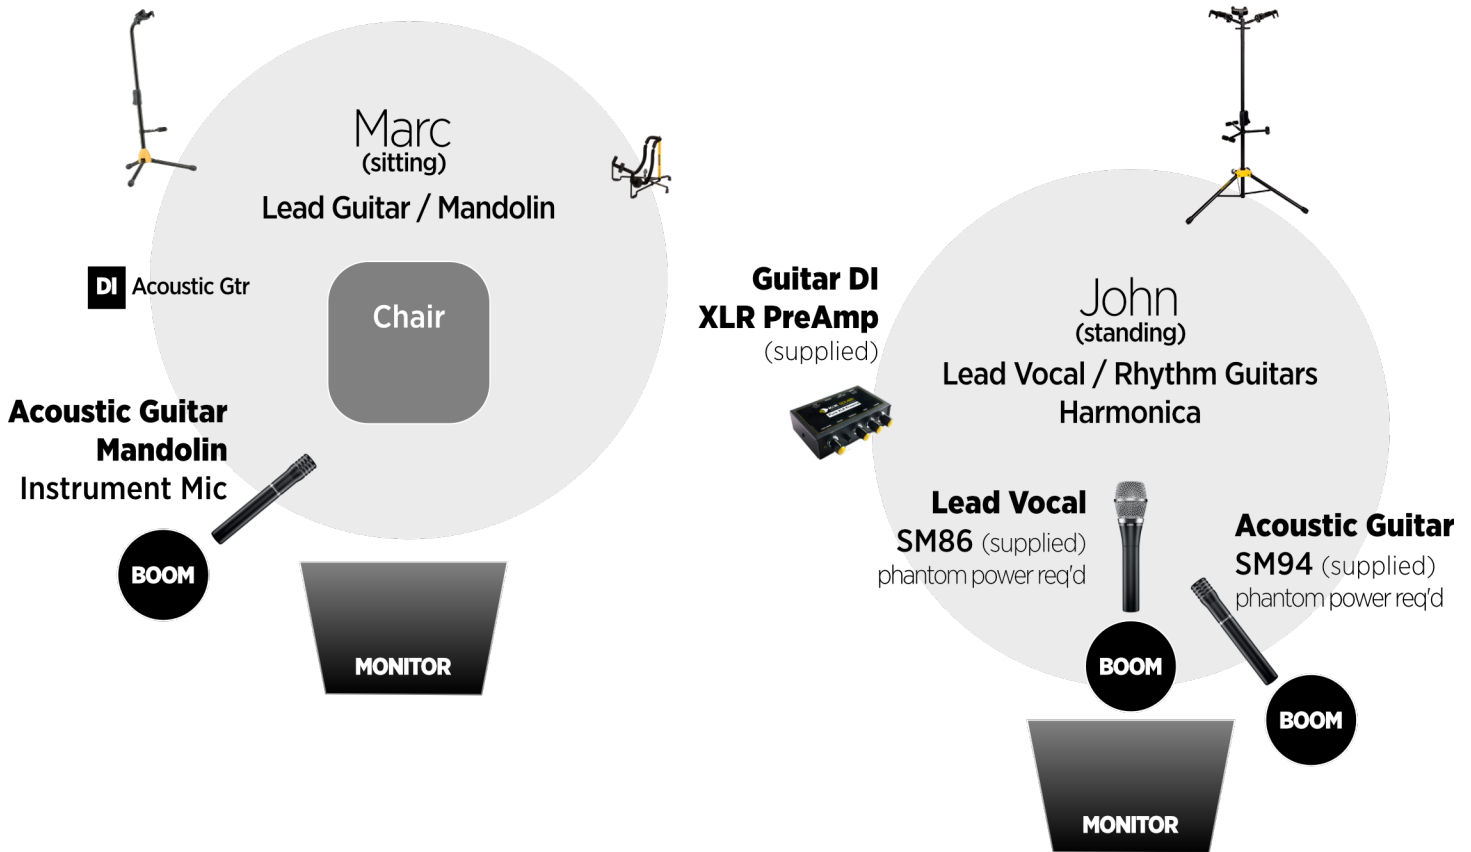

# STAGE PLOT

John McLachlan with Marc Atkinson

### SOUND

Input	Description	Mic/DI	Stand Type
1	Vocal – John	Shure SM-86*	Straight Boom
2	Acoustic Guitar – John	Shure SM-94*	Straight Boom
3	Acoustic Guitar – John	XLR PreAmp DI*	
4	Guitar/Mandolin – Marc	Instrument Mic	Straight Boom
5	Guitar – Marc	DI	

\*Supplied

House mix should favour mics (versus DIs) / Monitor mix can be same for both players