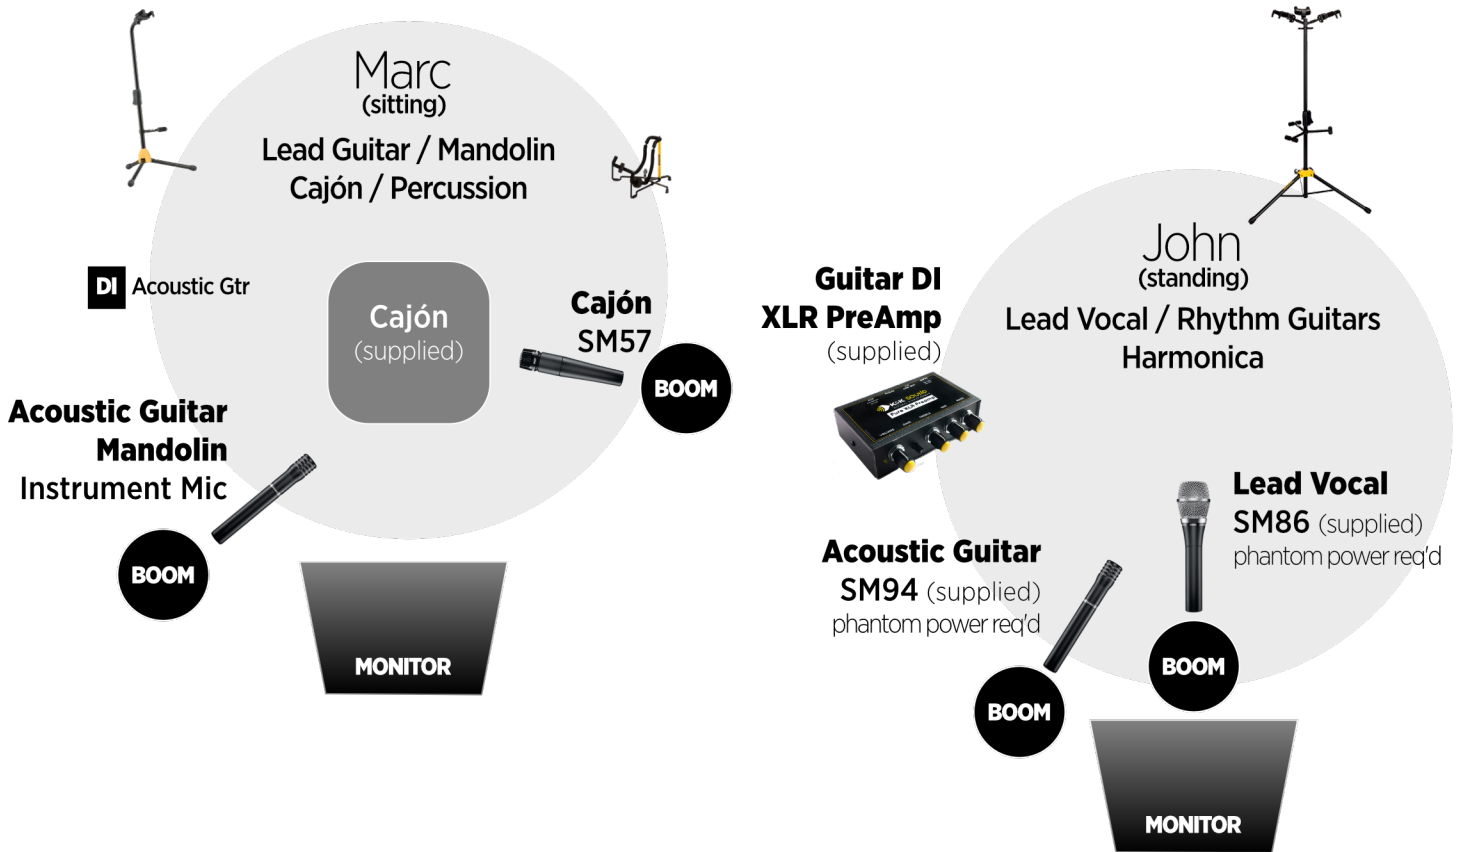

# STAGE PLOT

John McLachlan with Marc Atkinson

## AUDIENCE

Input	Description	Mic/DI	Stand Type
1	Vocal – John	Shure SM-86*	Straight Boom
2	Acoustic Guitar – John	Shure SM-94*	Straight Boom
3	Acoustic Guitar – John	XLR PreAmp DI*	
4	Cajón – Marc	Instrument Mic	Short Boom
5	Guitar/Mandolin – Marc	Instrument Mic	Straight Boom
6	Guitar – Marc	DI	